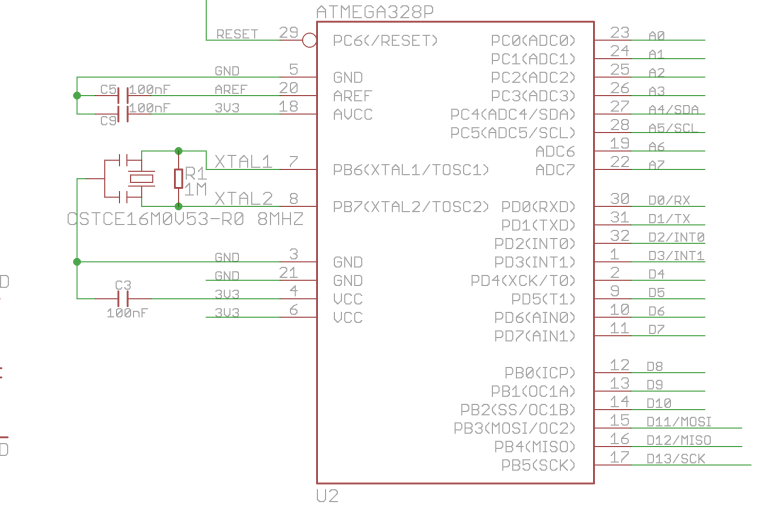

4-Channel Lora Relay-10A v2.0

RFM95T-915S2:915MHz
 RFM96T-433S2:433Mhz
 RFM95W-868MHz:868MHz

NC:Normal closed
 NO:Normal Opened