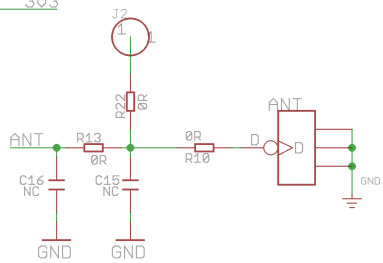

4-Channel Lora Relay-10A v2.0

RFM95T-915S2:915MHz
 RFM96T-433S2:433Mhz
 RFM95W-868MHz:868MHz

NC:Normal closed
 NO:Normal Opened