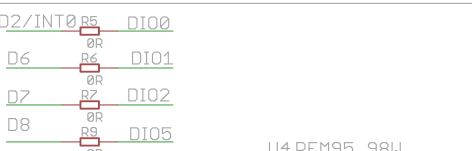

4-Channel Lora Relay-10A v2.0

RFM95T-915S2:915MHz
 RFM96T-433S2:433Mhz
 RFM95W-868MHz:868MHz

NC:Normal closed
 NO:Normal Opened