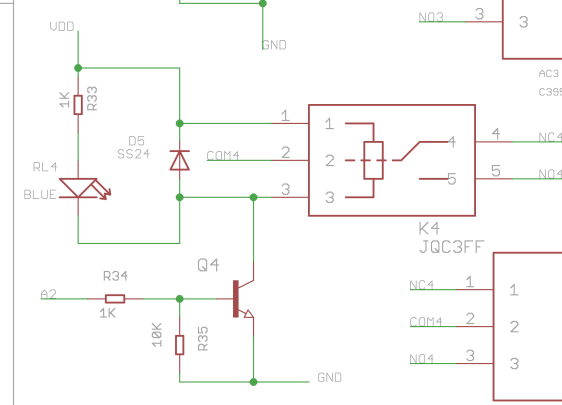

4-Channel Lora Relay-10A v2.0

RFM95T-915S2:915MHz
 RFM96T-433S2:433Mhz
 RFM95W-868MHz:868MHz

NC:Normal closed
 NO:Normal Opened