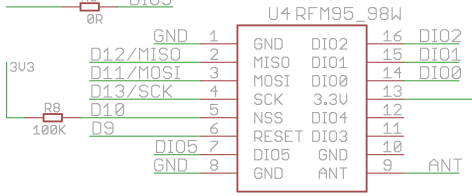

4-Channel Lora Relay-10A v2.0

RFM95T-915S2:915MHz
 RFM96T-433S2:433Mhz
 RFM95W-868MHz:868MHz

NC:Normal closed
 NO:Normal Opened