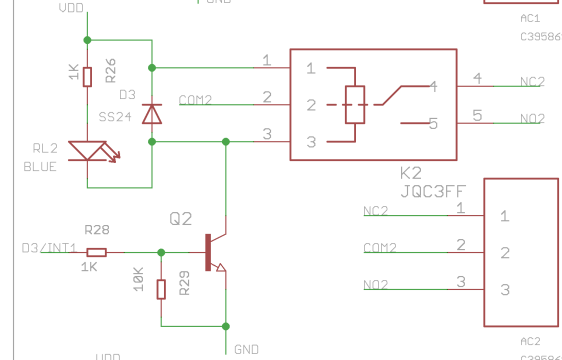

4-Channel Lora Relay-10A v2.0

RFM95T-915S2:915MHz
 RFM96T-433S2:433Mhz
 RFM95W-868MHz:868MHz

NC:Normal closed
 NO:Normal Opened