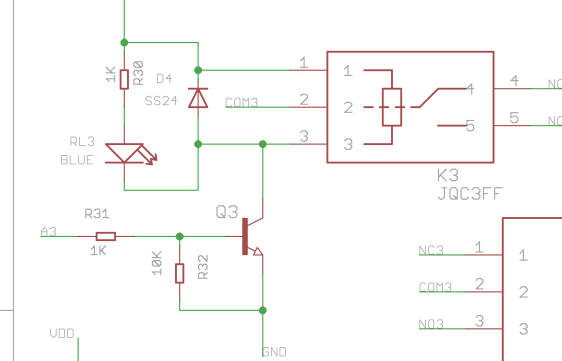

4-Channel Lora Relay-10A v2.0

RFM95T-915S2:915MHz
 RFM96T-433S2:433Mhz
 RFM95W-868MHz:868MHz

NC:Normal closed
 NO:Normal Opened