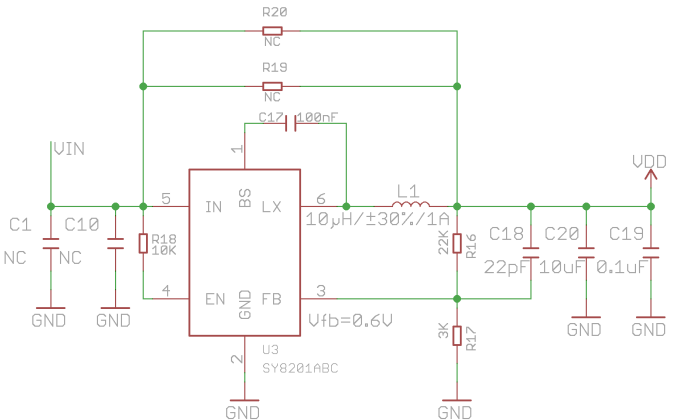

4-Channel Lora Relay-10A v2.0

RFM95T-915S2:915MHz
 RFM96T-433S2:433Mhz
 RFM95W-868MHz:868MHz

NC:Normal closed
 NO:Normal Opened