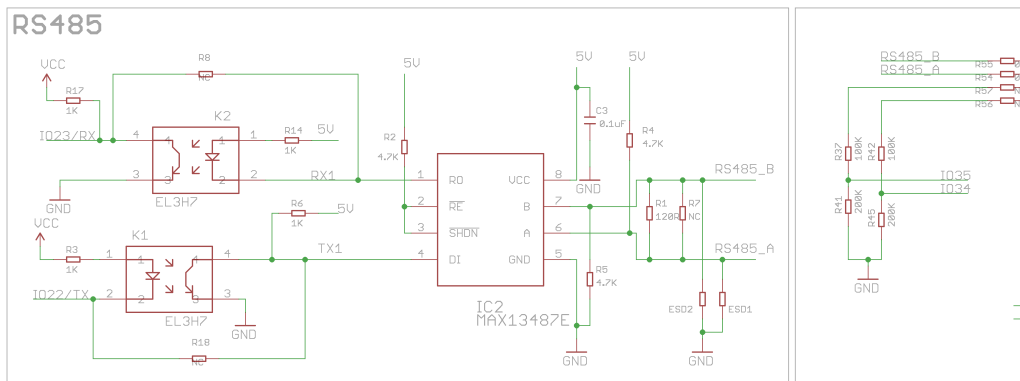

ESP32

RS485-LoRa Wireless Station V1.3

www.makerfabs.com

USB

LoRa

Protection

RS485

LD0&Charger