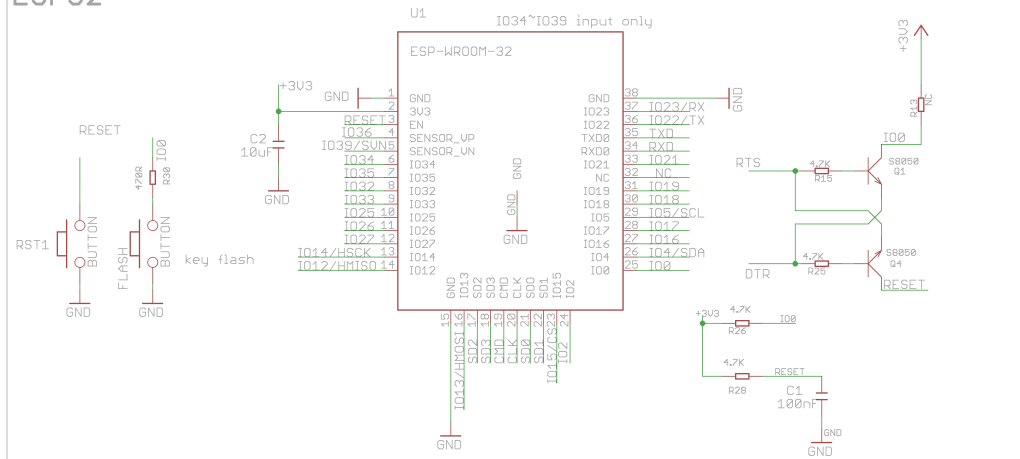

ESP32

RS485-LoRa Wireless Station V1.3

www.makerfabs.com

USB

LoRa

Protection

RS485

LD0&Charger