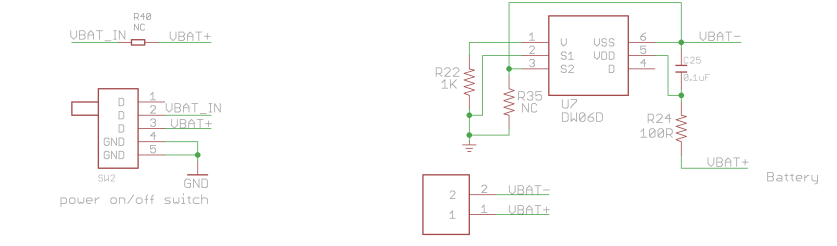

ESP32

RS485-LoRa Wireless Station V1.3

www.makerfabs.com

USB

LoRa

Protection

RS485

LD0&Charger