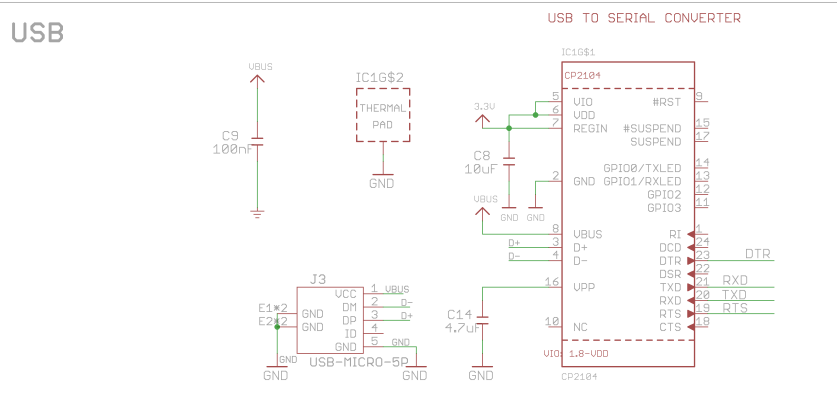

ESP32

RS485-LoRa Wireless Station V1.3

www.makerfabs.com

USB

LoRa

Protection

RS485

LD0&Charger