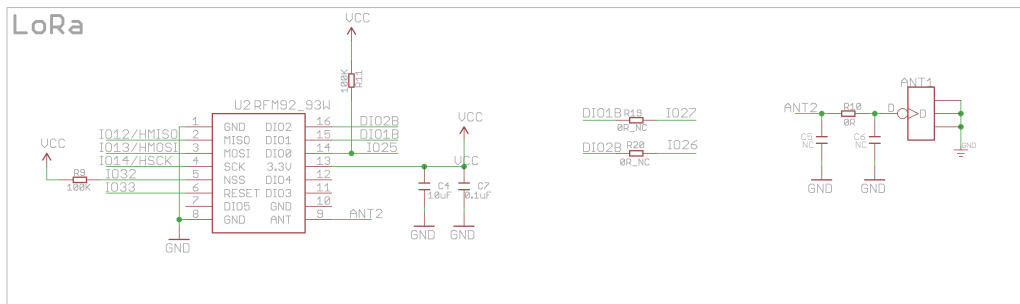

ESP32

RS485-LoRa Wireless Station V1.3

www.makerfabs.com

USB

LoRa

Protection

RS485

LD0&Charger