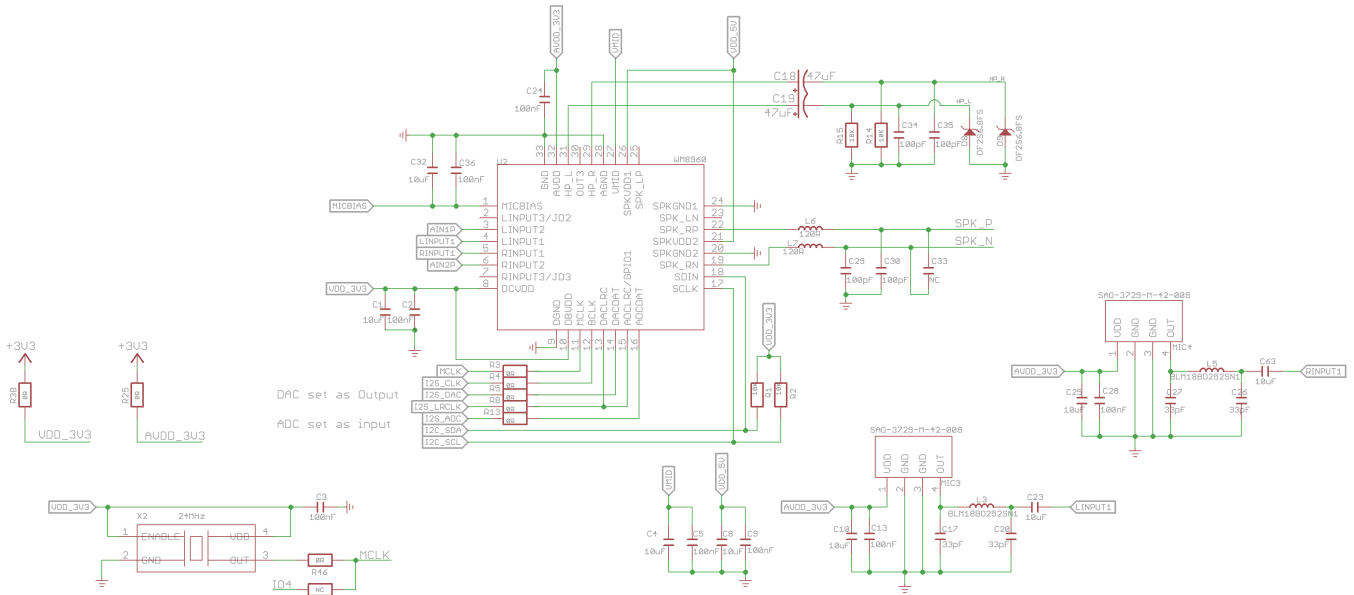

WM8960

Voice Interaction Hat for raspberry pi v1.1
 Charlin
 Makerfabs