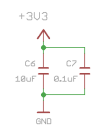

WM8960

Voice Interaction Hat for raspberry pi v1.1
 Charlin
 Makerfabs