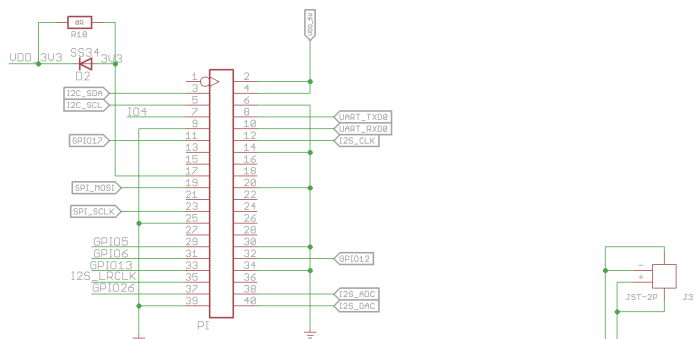

WM8960

Voice Interaction Hat for raspberry pi v1.1
 Charlin
 Makerfabs