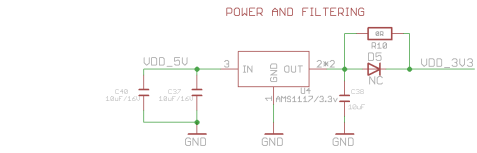

WM8960

Voice Interaction Hat for raspberry pi v1.1
 Charlin
 Makerfabs